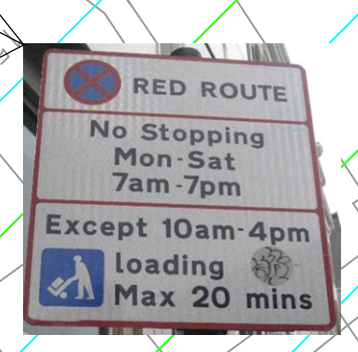

Market Place to St Mary's Butts

- Key:
- Existing Yellow Lines Turned To Red
 - Existing Parking Bays
 - Existing Disabled Parking Bays
 - Existing Loading Bays
 - Proposed Loading Bays
 - Proposed Parking Bays
 - Proposed Red Lines
 - Pubs, Eateries & Garages
 - Shops